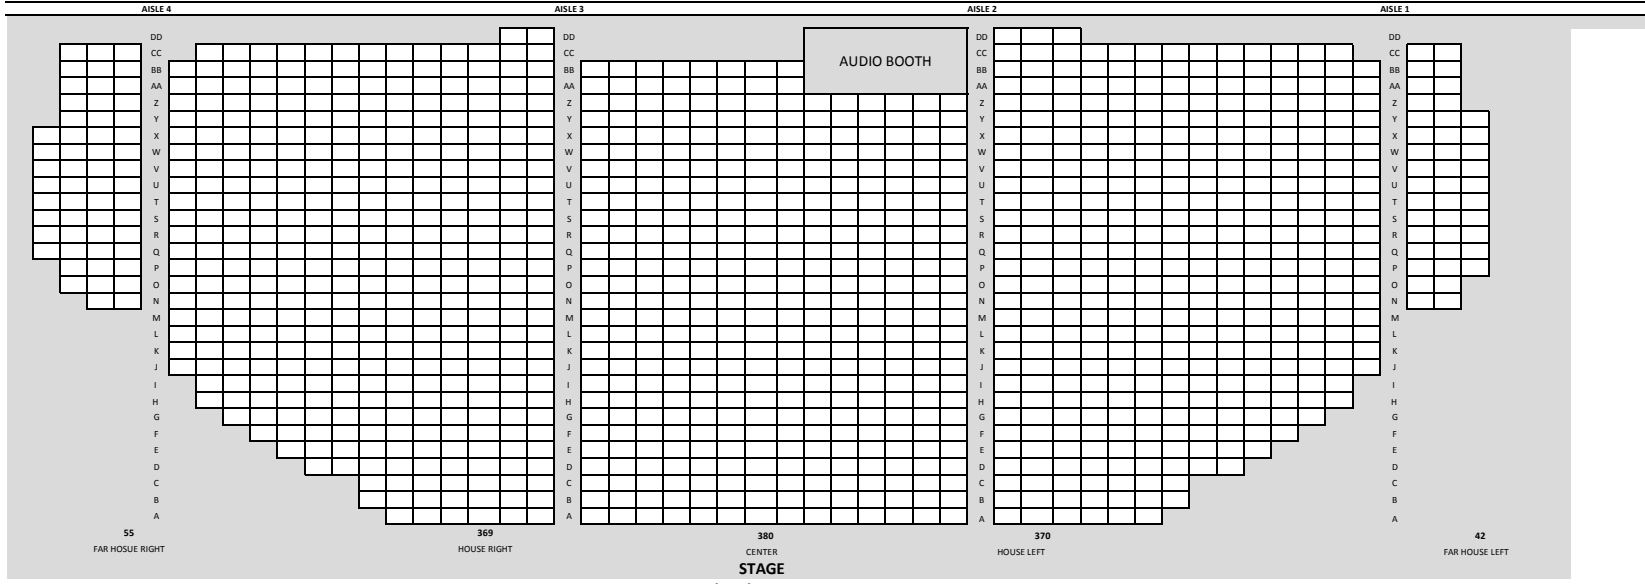

MILLION DOLLAR THEATRE

SEATING CHART

TOTAL BALCONY 808

ORCHESTRA

Total Orchestra 1,216

TOTAL THEATER 2,024