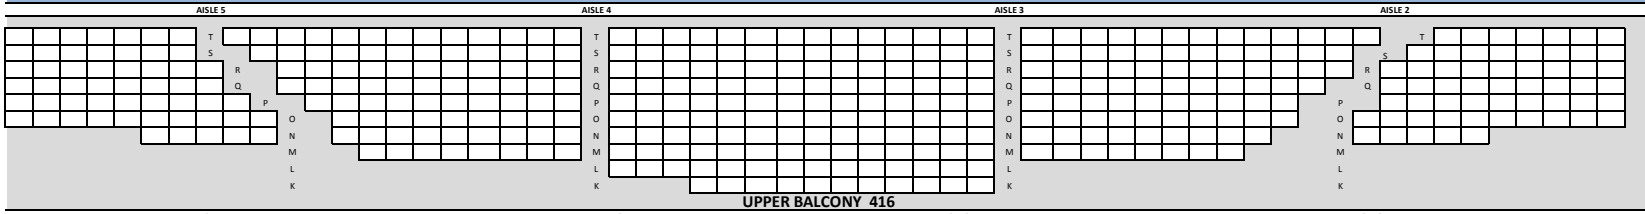

MILLION DOLLAR THEATRE

SEATING CHART

TOTAL BALCONY 808

ORCHESTRA

Total Orchestra 1,216

TOTAL THEATER 2,024